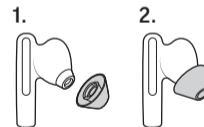

BT700 Bluetooth™ adapter
design may vary

CONTROLS

Button

Swipe

- Use either earbud

- Use either earbud
- Swipe slowly
- Customize in Poly Lens App

Volume

Adjust on charge case or paired device

Streaming media only: swipe earbud

PAIR

Mobile phone | Remove earbuds from the charge case before pairing.

Computer

FIT | Rotate the earbuds toward your mouth for optimum fit and sound.

EARTIPS | Select size for comfort and bass response.

Sizes

Remove at eartip's base

Replace

© 2023 Poly. Bluetooth is a registered trademark of Bluetooth SIG, Inc. All trademarks are the property of their respective owners. Manufactured by Plantronics, Inc. Model IDs: **earbuds** F60T (F60TR, F60TL) **adapter** BT700/BT700C **charge case** CBF60+
211720-06 01.23