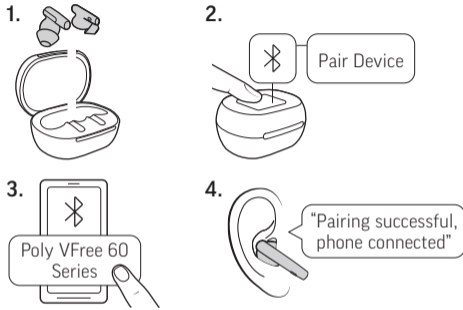

BLUETOOTH TRANSMITTER

Listen wirelessly to an inflight entertainment system or other audio source with a 3.5 mm port. Connect your case to audio port with included 3.5-mm-to-USB-C cable.

poly QUICK START

BT700 Bluetooth™ adapter
design may vary

CONTROLS

Button

Swipe

- Use either earbud

- Use either earbud
- Swipe slowly
- Customize in Poly Lens App

Volume

Adjust on charge case or paired device

Streaming media only: swipe earbud

PAIR

Mobile phone | Remove earbuds from the charge case before pairing.

Computer

FIT | Rotate the earbuds toward your mouth for optimum fit and sound.

EARTIPS | Select size for comfort and bass response.