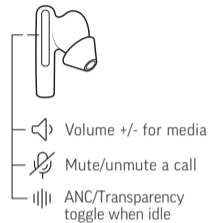

BLUETOOTH TRANSMITTER

Listen wirelessly to an inflight entertainment system or other audio source with a 3.5 mm port. Connect your case to audio port with included 3.5-mm-to-USB-C cable.

poly QUICK START

BT700 Bluetooth™ adapter
design may vary

CONTROLS

Button

Swipe

- Use either earbud

- Use either earbud
- Swipe slowly
- Customize in Poly Lens App

Volume

Adjust on charge case or paired device