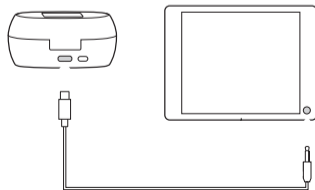

Download Poly Lens App to get the most out of your wireless earbuds.

- Customize swipe features
- Change settings
- Update devices
- View user guide

↓ poly.com/lens

Poly Lens Mobile App
Poly Lens Desktop App

BLUETOOTH TRANSMITTER

Listen wirelessly to an inflight entertainment system or other audio source with a 3.5 mm port. Connect your case to audio port with included 3.5-mm-to-USB-C cable.

poly QUICK START