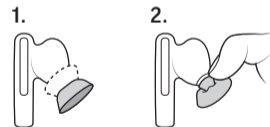

Sizes

Remove at eartip's base