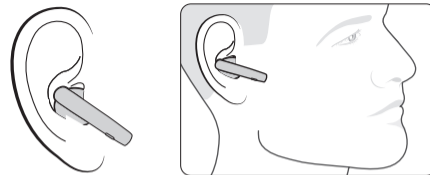

BT700 Bluetooth™ adapter
design may vary

CONTROLS

Button

Swipe

- Use either earbud

- Use either earbud
- Swipe slowly
- Customize in Poly Lens App

Volume

Adjust on charge case or paired device

Streaming media only: swipe earbud

PAIR

Mobile phone | Remove earbuds from the charge case before pairing.

Computer

FIT | Rotate the earbuds toward your mouth for optimum fit and sound.

EARTIPS | Select size for comfort and bass response.