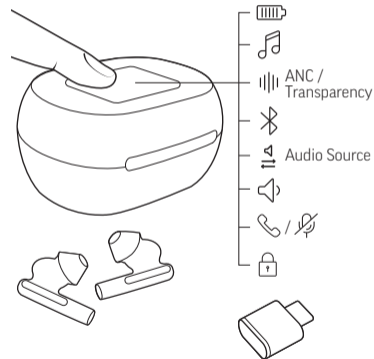

Download Poly Lens App to get the most out of your wireless earbuds.

- Customize swipe features
- Change settings
- Update devices
- View user guide

↓ poly.com/lens

Poly Lens Mobile App
Poly Lens Desktop App

BLUETOOTH TRANSMITTER

Listen wirelessly to an inflight entertainment system or other audio source with a 3.5 mm port. Connect your case to audio port with included 3.5-mm-to-USB-C cable.

poly QUICK START

BT700 Bluetooth™ adapter
design may vary

CONTROLS

Button

Swipe

- Use either earbud

- Use either earbud
- Swipe slowly
- Customize in Poly Lens App

Volume

Adjust on charge case or paired device