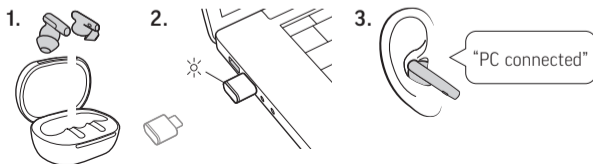

BT700 Bluetooth™ adapter
design may vary

CONTROLS

Button

Swipe

- Use either earbud

- Use either earbud
- Swipe slowly
- Customize in Poly Lens App

Volume

Adjust on charge case or paired device

Streaming media only: swipe earbud

PAIR

Mobile phone | Remove earbuds from the charge case before pairing.

Computer

FIT | Rotate the earbuds toward your mouth for optimum fit and sound.

EARTIPS | Select size for comfort and bass response.