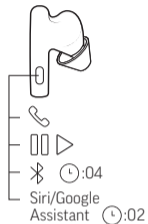

BLUETOOTH TRANSMITTER

Listen wirelessly to an inflight entertainment system or other audio source with a 3.5 mm port. Connect your case to audio port with included 3.5-mm-to-USB-C cable.

poly QUICK START

BT700 Bluetooth™ adapter
design may vary

CONTROLS

Button

Swipe

- Use either earbud

- Use either earbud
- Swipe slowly
- Customize in Poly Lens App

Volume

Adjust on charge case or paired device